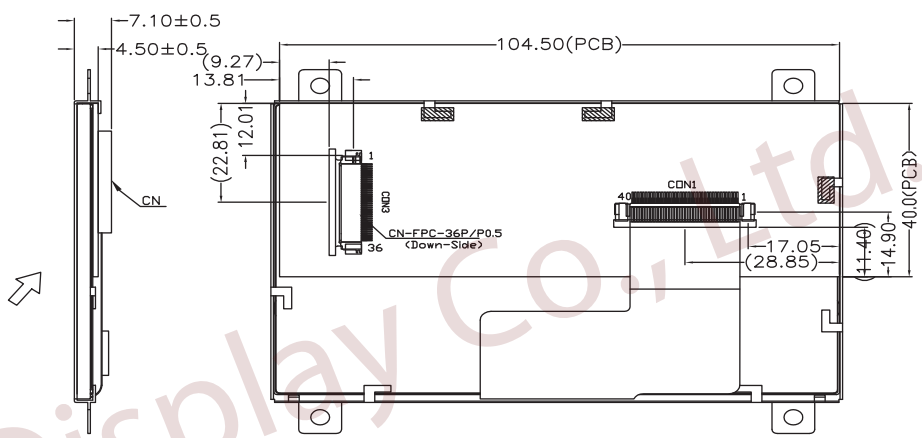

The non-specified tolerance of dimension is ± 0.3mm.

SCALE 1:100

PIN NO	SYMBOL
1	GND
2	VDD
3	BL E
4	D/C
5	WR
6	RD
7	DB0
8	DB1
9	DB2
10	DB3
11	DB4
12	DB5
13	DB6
14	DB7
15	DB8
16	DB9
17	DB10
18	DB11
19	DB12
20	DB13
21	DB14
22	DB15
23	NC
24	NC
25	CS
26	RESET
27	DISP ON
28	NC
29	NC
30	NC
31	NC
32	NC
33	VLED-
34	VLED-
35	VLED+
36	VLED+

WF43Q TFT-LCD Module
 - 4.3" 480 x 272 Pixel TFT-LCD Landscape module
 - Built in Controller: NA/SSD1963
 - LED-Backlight
 - and more

Distributed by

WINSTAR TFT TYPE LCD
 Tel.: +49 89 89979764 Email: info@dst-gmbh.de
 Fax: +49 89 89979765 Internet: www.dst-gmbh.de

1	Lcd Type	TFT
2	Gray Scale Inversion Direction	6 O'clock
3	Polsrizer Mode	TRANSMISSIVE
4	screen size	4.3(diagonal)
5	display format	480 RGB X 272
6	Operating Temperature	-20°C ~ 70°C
7	Storage Temperature	-30°C ~ 80°C
8	Active area	95.04(W) X 53.856(H) mm
9	dot pitch	0.066(W) X 0.198(H) mm
10	Color arrangement	RGB-STRIPLE