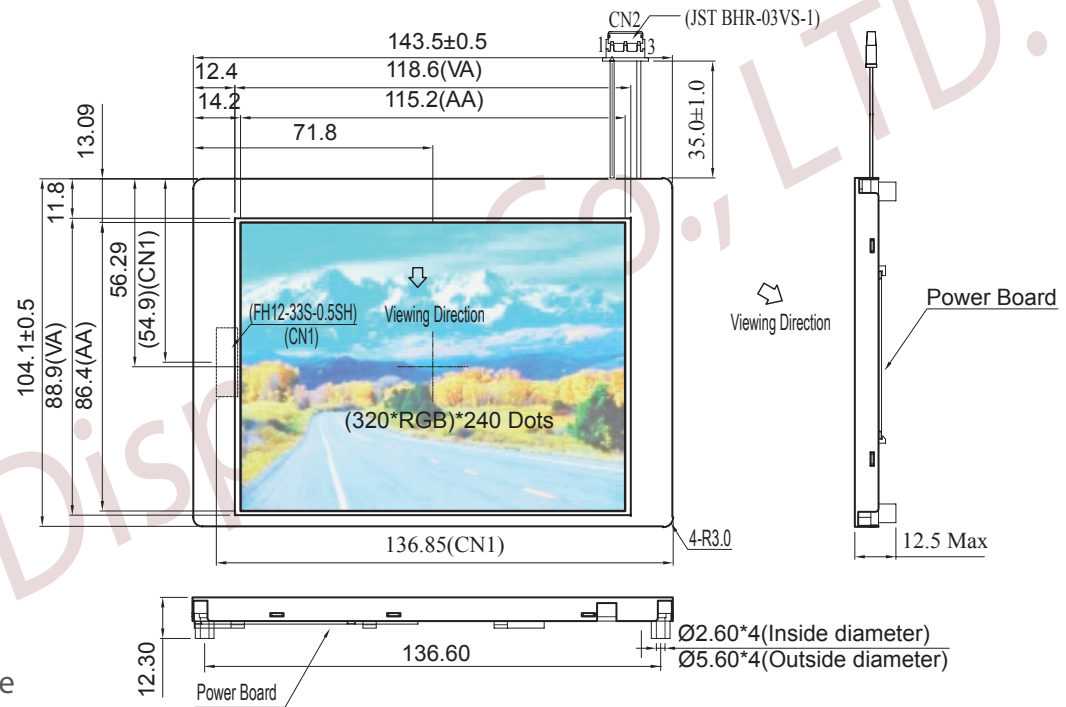

PIN NO.	SYMBOL
1	A
2	NC
3	K

CN2

DOT SIZE
SCALE 40/1

WF57C TFT-LCD Modules

- 5.7" 320 x 240 Pixel TFT-LCD Landscape module
- Digital Interface
- With Power Board
- Same mechanical as Sharp [LQ057Q3DC12]
- Optional available with Touch Panel
- LED-Backlight