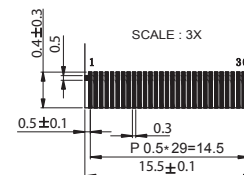

3 Serial x 8 Parallel = 24LEDs